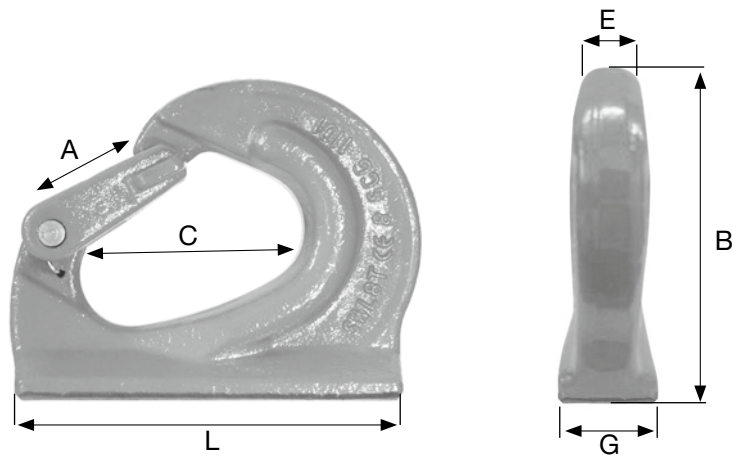

## Lasthaken / Safety hooks

Lasthakengröße load	VeRootool Referenz-Nr. VeRotool-No.	A mm	B mm	C mm	E mm	G mm	L mm	Gewicht weight kg
1,0 Tonnen	1,0TON	25,0	76,0	59,5	20	25	97	0,48
2,0 Tonnen	2,0TON	26,5	92,0	65,0	22	34	114	0,85
3,0 Tonnen	3,0TON	29,0	106,0	75,0	24	36	129	1,12
5,0 Tonnen	5,0TON	34,5	130,0	92,0	30	45	171	2,50
8,0 Tonnen	8,0TON	34,5	135,0	98,0	39	51	177	3,20
10,0 Tonnen	10,0TON	51,0	171,5	134,5	39	53	223	5,20

Lasthakengröße load	Repartursatz / repair kit VeRootool Referenz-Nr. / VeRotool-No.
1,0 Tonnen	1,0 TRKIT
2,0 Tonnen	2,0 TRKIT
3,0 Tonnen	3,0 TRKIT
5,0 Tonnen	5,0 TRKIT
8,0 Tonnen	8,0 TRKIT
10,0 Tonnen	10,0 TRKIT